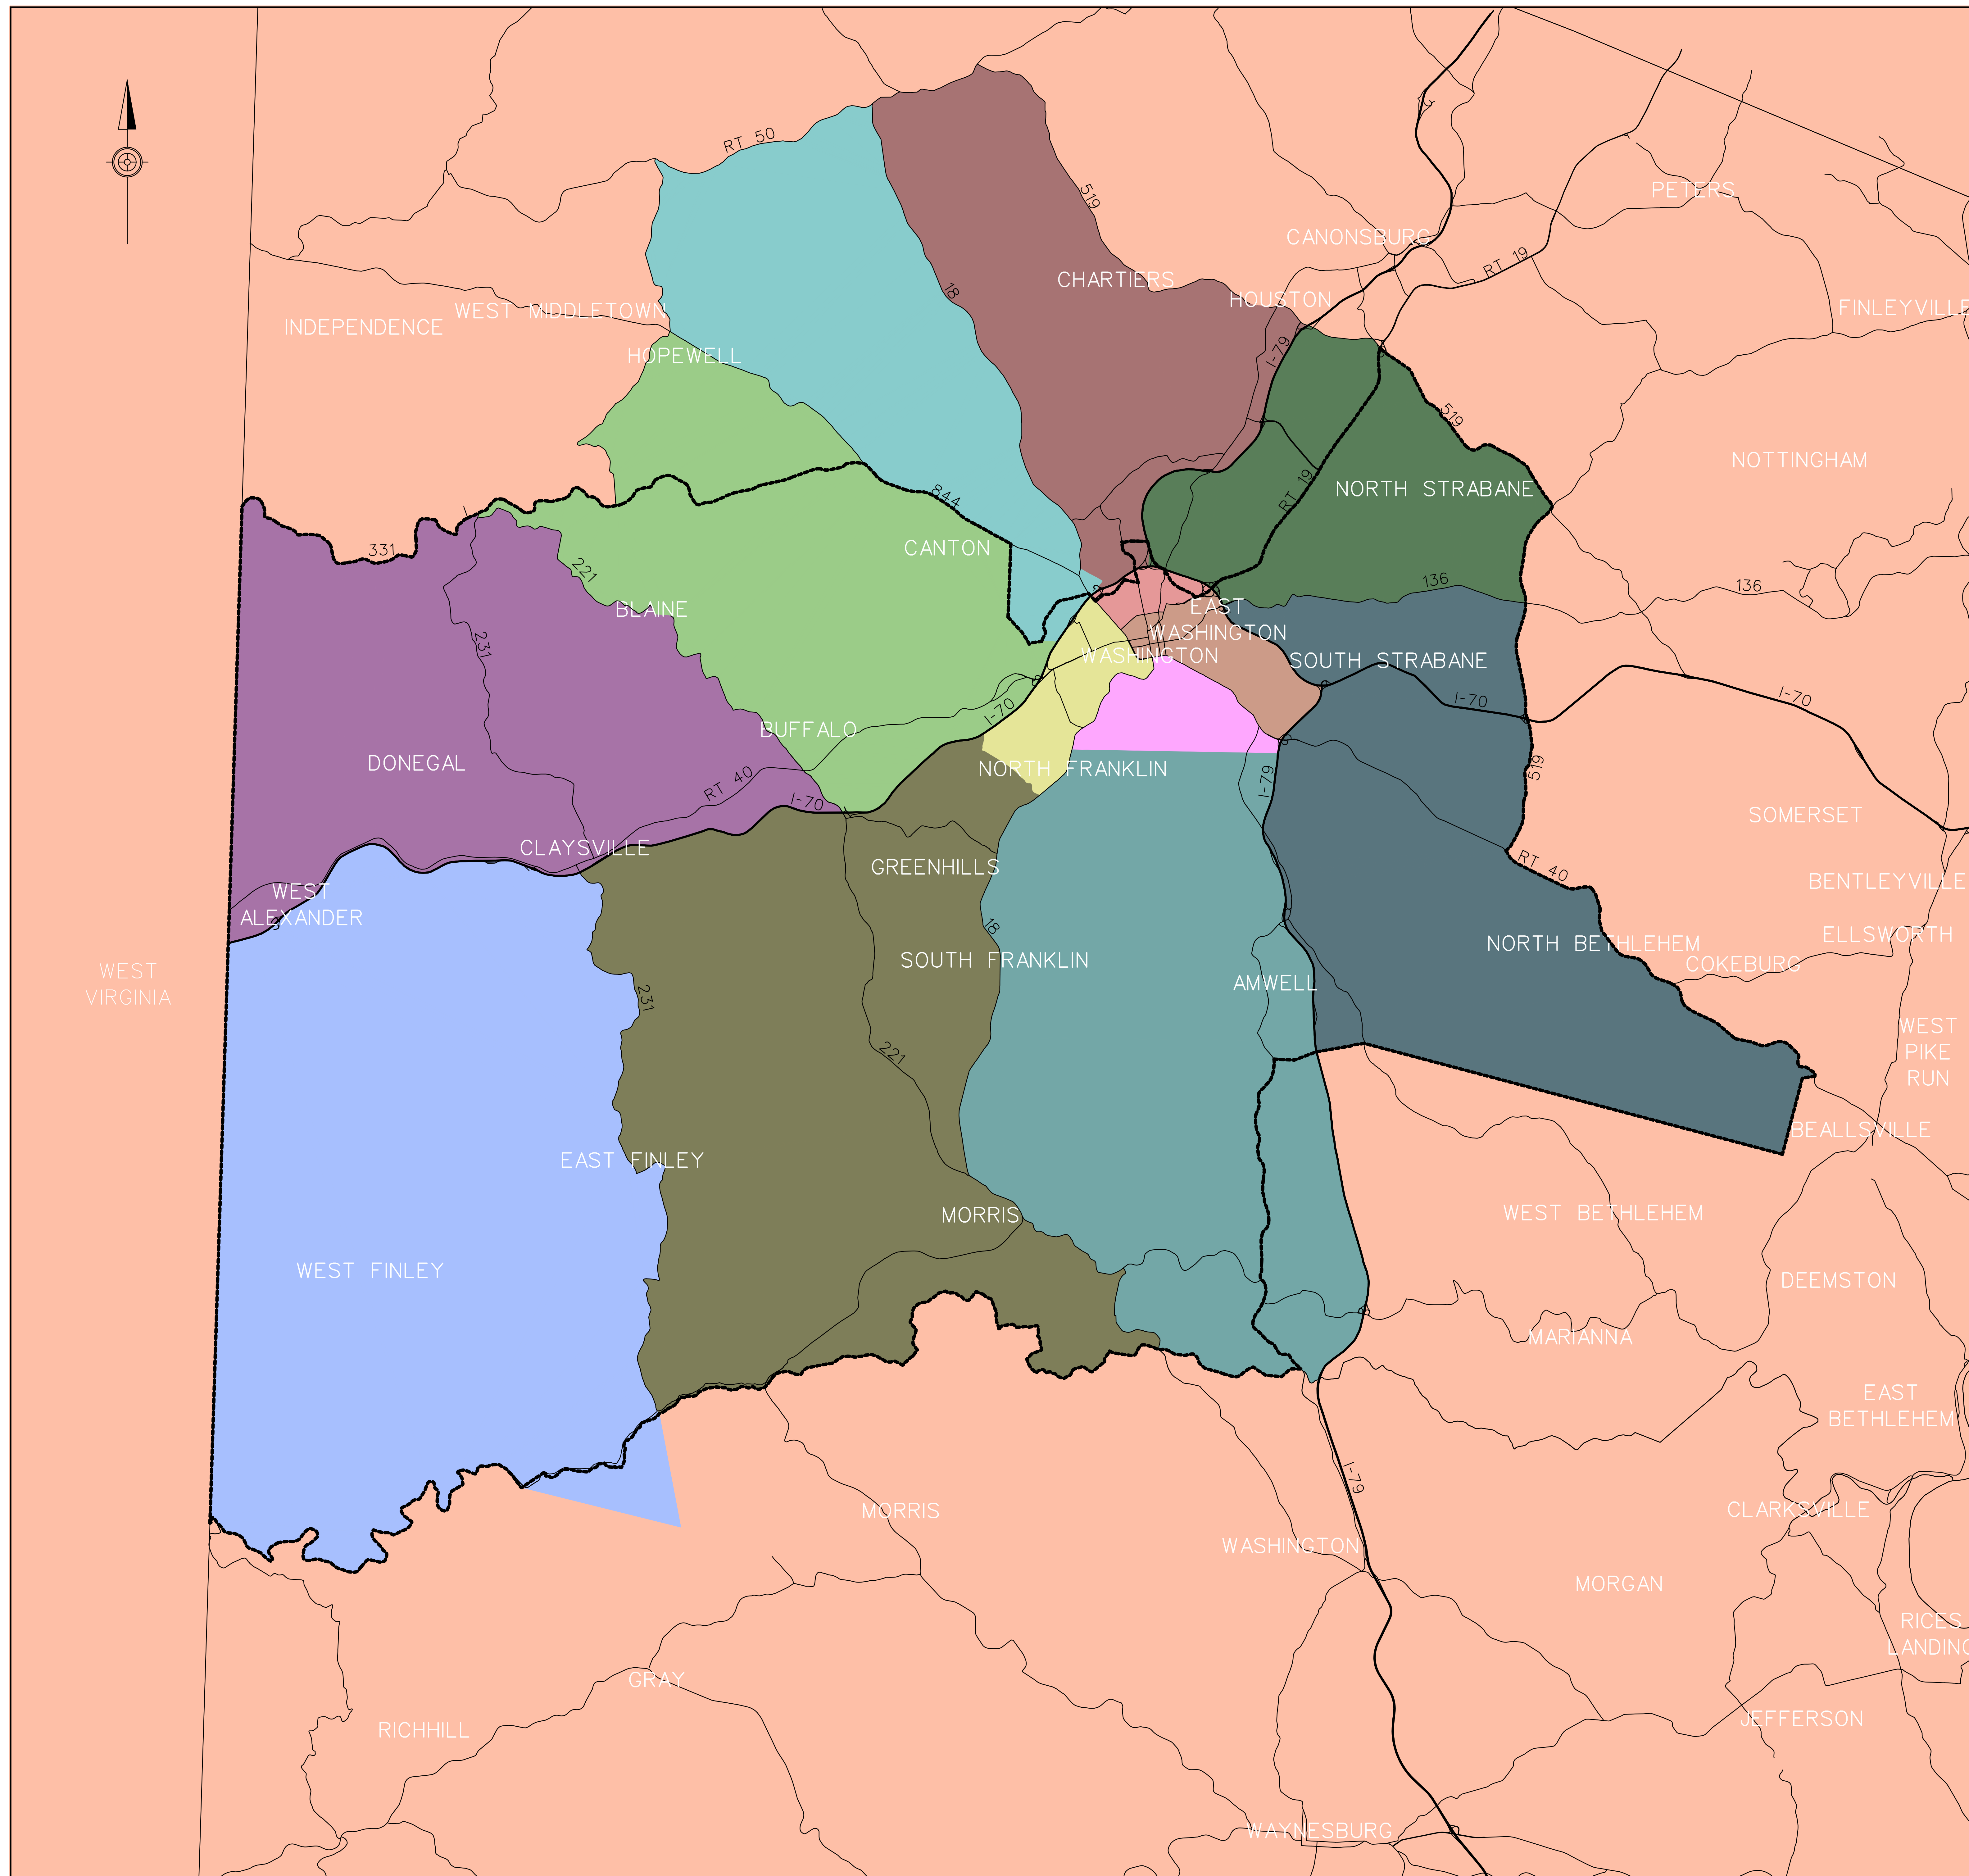

IMMACULATE CONCEPTION PARISH NEIGHBORHOODS

-  Queen of Angels
-  Assumption
-  Morning Star
-  Queen of Peace
-  Mystical Rose
-  Nativity
-  Our Lady of Guadalupe
-  Our Lady of Fatima
-  Our Lady of Lourdes
-  Queen of the Rosary
-  Annunciation
-  Presentation
-  Visitation
-  Immaculate Heart of Mary
-  Immaculate Conception Parish Boundary